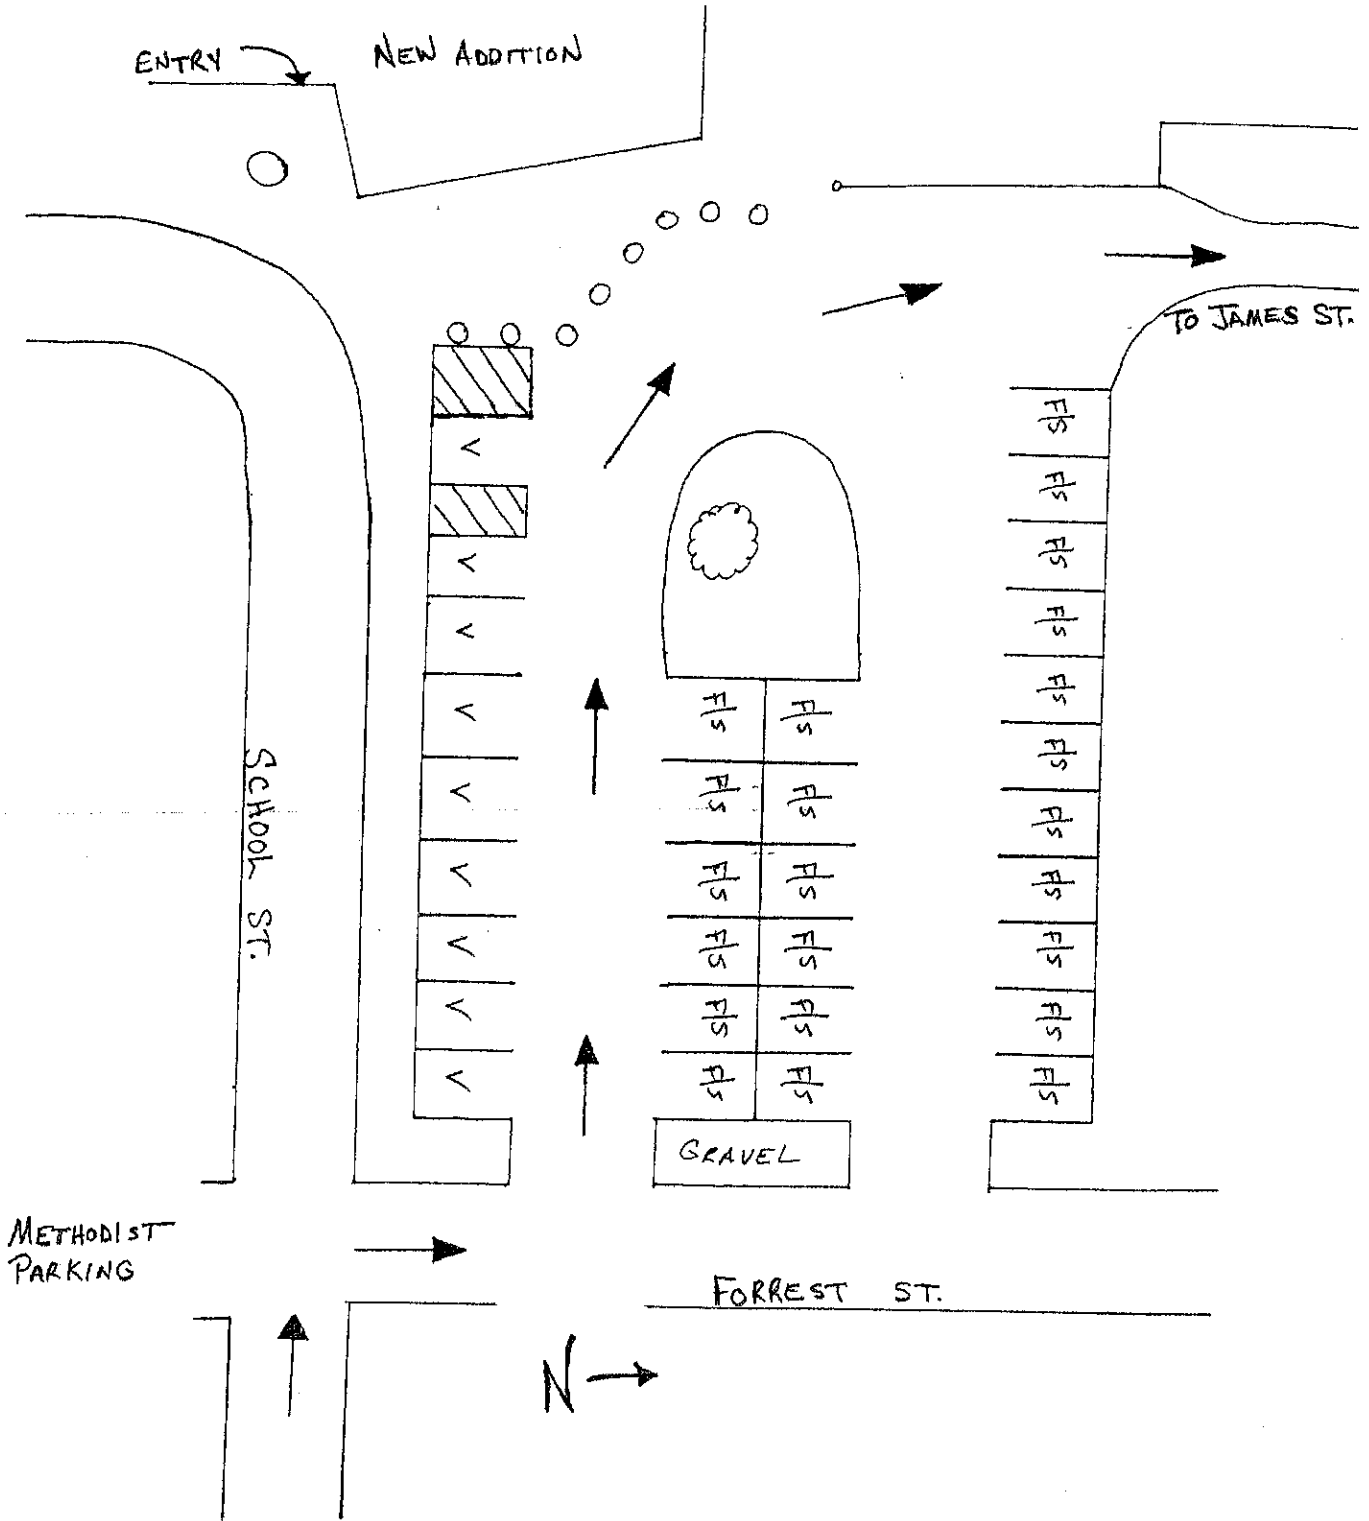

STUDENT DROP-OFF MAP

A.M. Only buses will be allowed in front of the school on School Street. Car riders should follow the arrows on the map. Heading West on School Street, cars should turn right or North onto Forrest Street then take a left through the parking lot. You may drop off car riders at the yellow poles closest to the front entry door of the school. You should proceed to exit by turning right towards James Street.

P.M. Student Pick-Up: Students should be picked up at James Street Park.